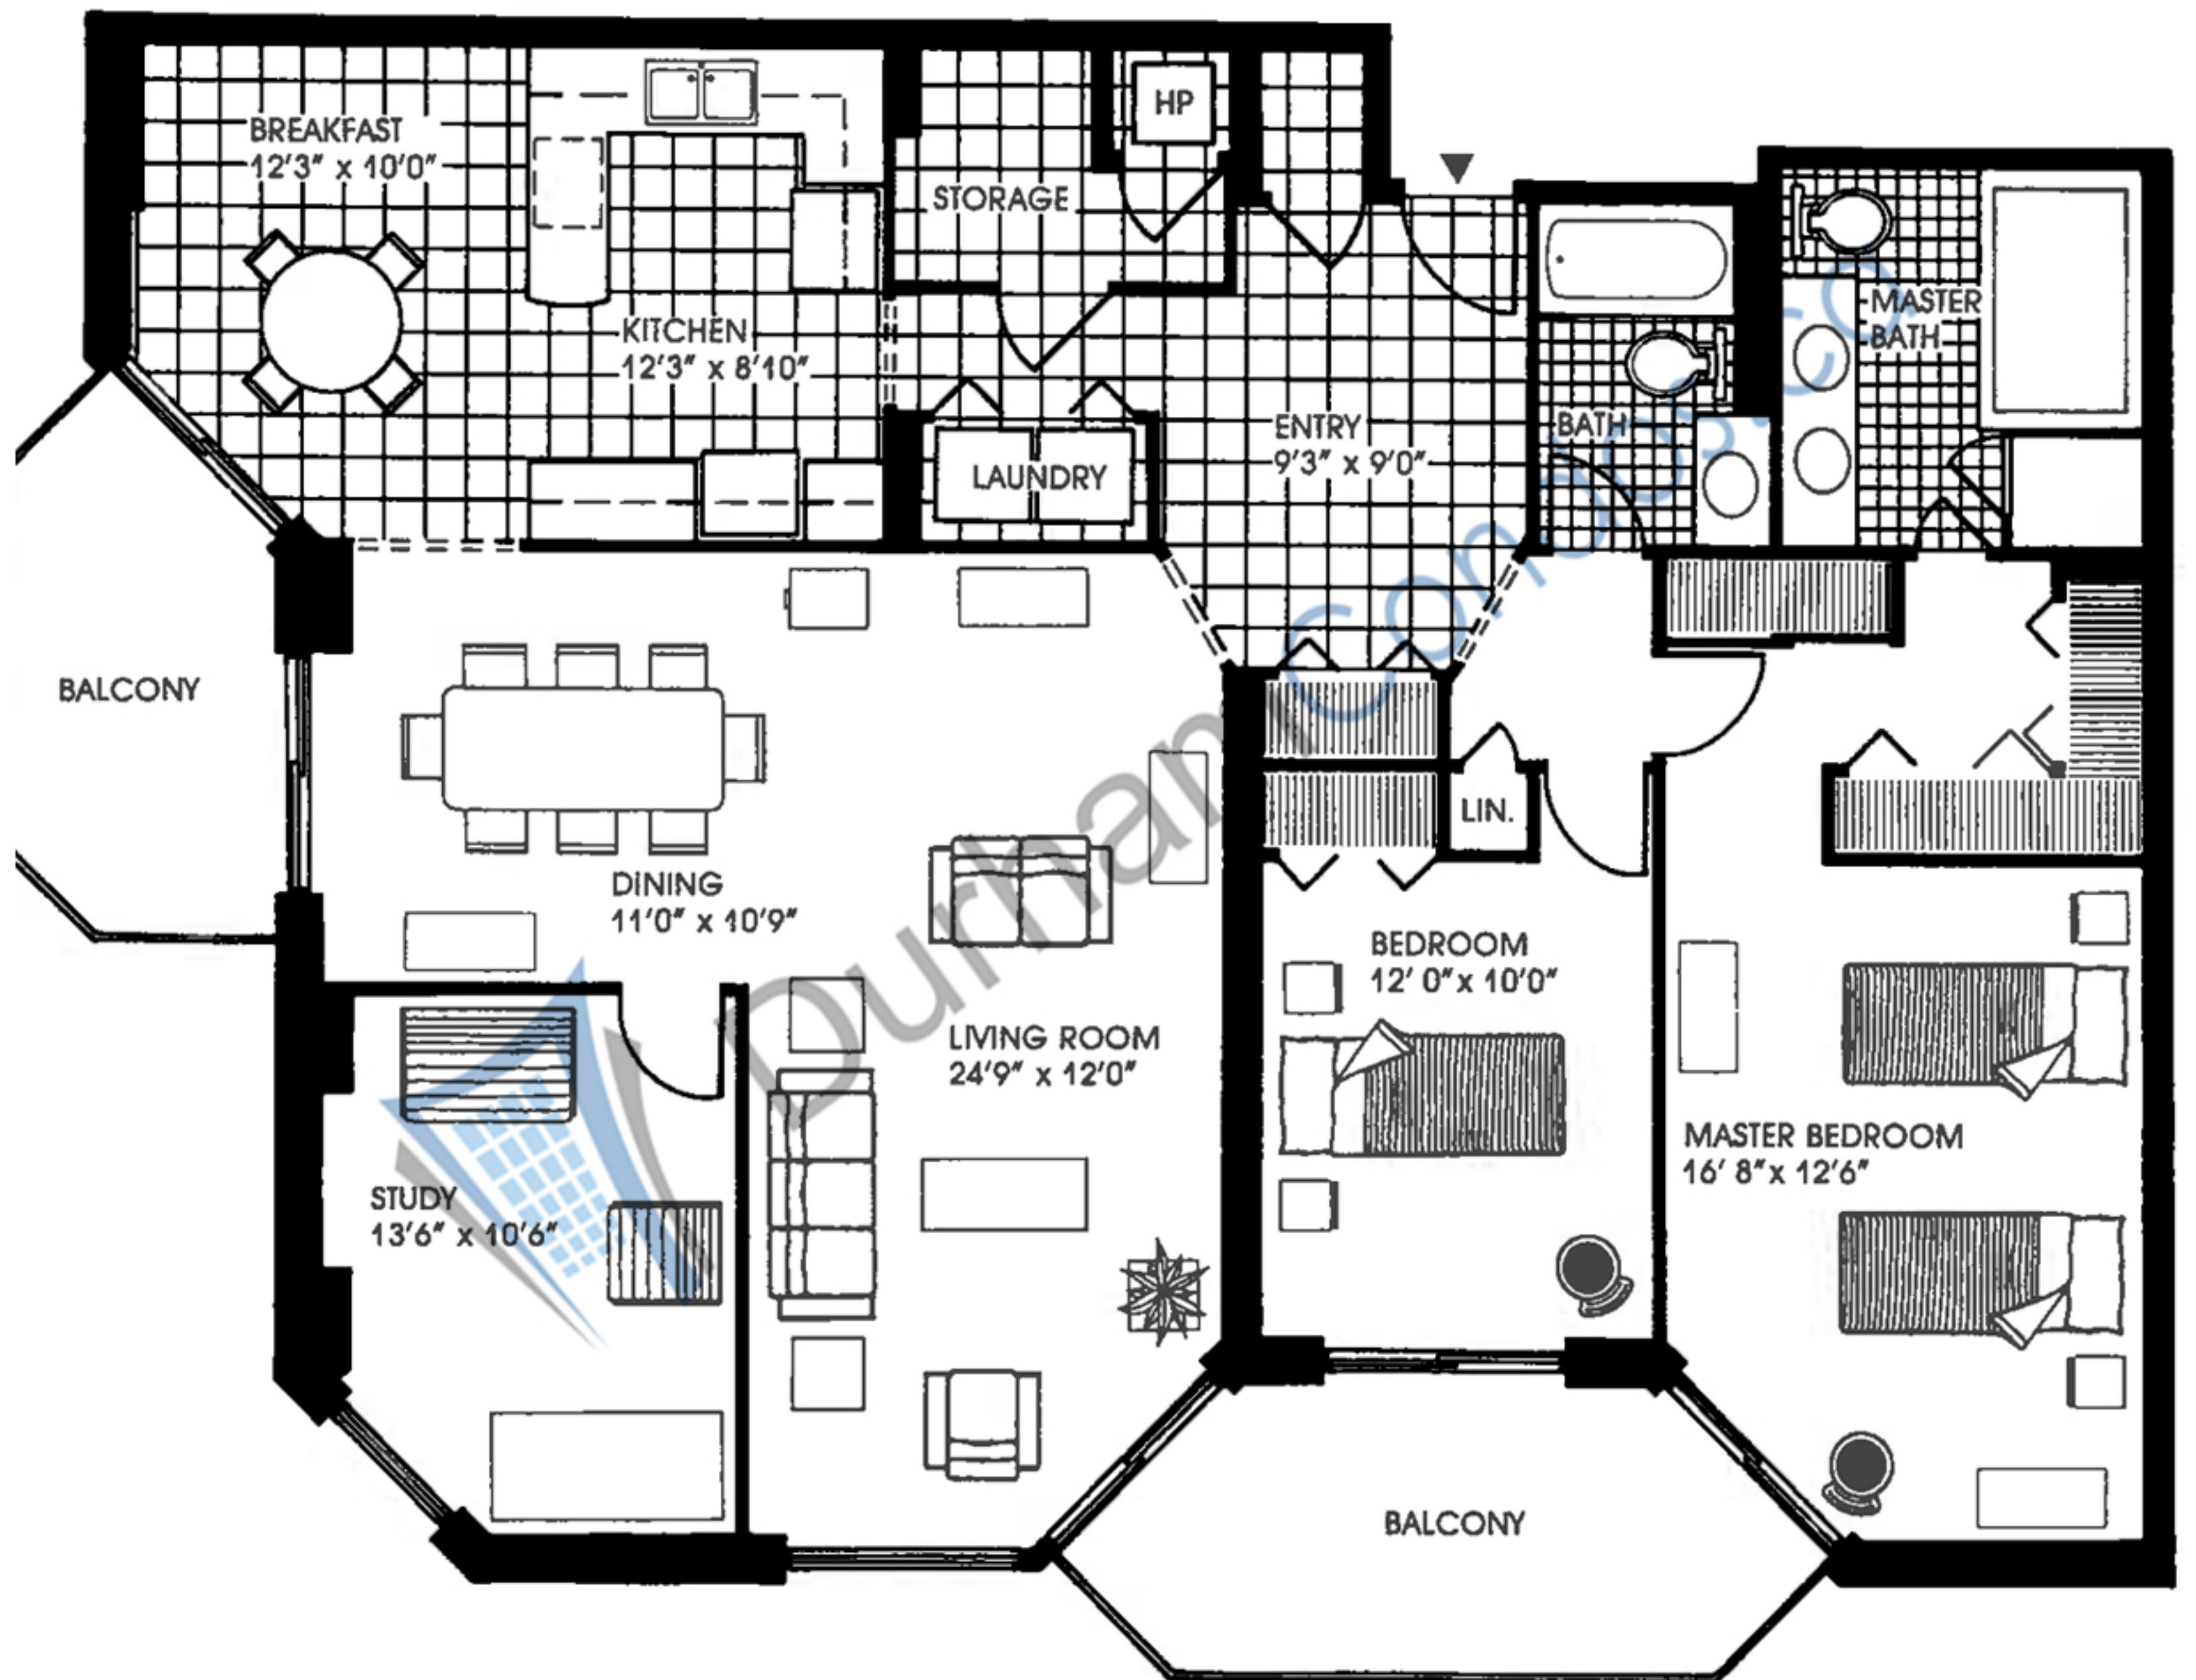

1730 SQFT  
222 SQ FT BALCONY  
2 BED ROOMS

DurhamCondos.ca

All floorplan measurements, scale and item placements, are deemed reliable but not guaranteed and are for informational purposes only. Neither Mike Bouma, RE/MAX JAZZ Inc., Brokerage nor durhamcondos.ca shall be responsible for any errors herein.